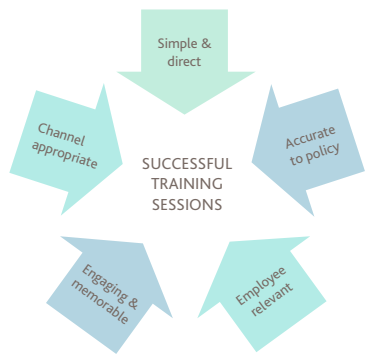

WHAT IS SOCIAL ENGINEERING?

It's the art and science of tricking people into breaking normal security procedures and divulging sensitive company or personal information by:

- Visiting websites infected with malware
- Responding to phishing e-mails
- Storing login information in an unsecured location, ore even
- giving out sensitive information over the phone

BDO Advisory Services (Pty) Ltd, a South African company, is an affiliated company of BDO South Africa Inc, a South African company, which in turn is a member of BDO International Limited, a UK company limited by guarantee, and forms part of the international BDO network of independent member firms.

BENEFITS

- Increase vigilance of all employees
- Empower employees to use good judgment with company resources
- Protect the organisation's resources from the inside out
- Pro-actively develop a resilient workforce
- Detect and contain system breach attempts earlier

FEATURES

 Social engineering	 Physical security	 Social networking
 Identity theft	 Good vs bad passwords	 Mobile security
 Email security	 Environmental controls	 Downloading and installing software

BOOK A 1-HOUR WORKSHOP

Discover how hackers use social engineering to gain unauthorised access to company resources and how you can win the battle

CONTACT US

David Cohen
dcohen@bdo.co.za
T 011 488 1700 or 082 883 0536